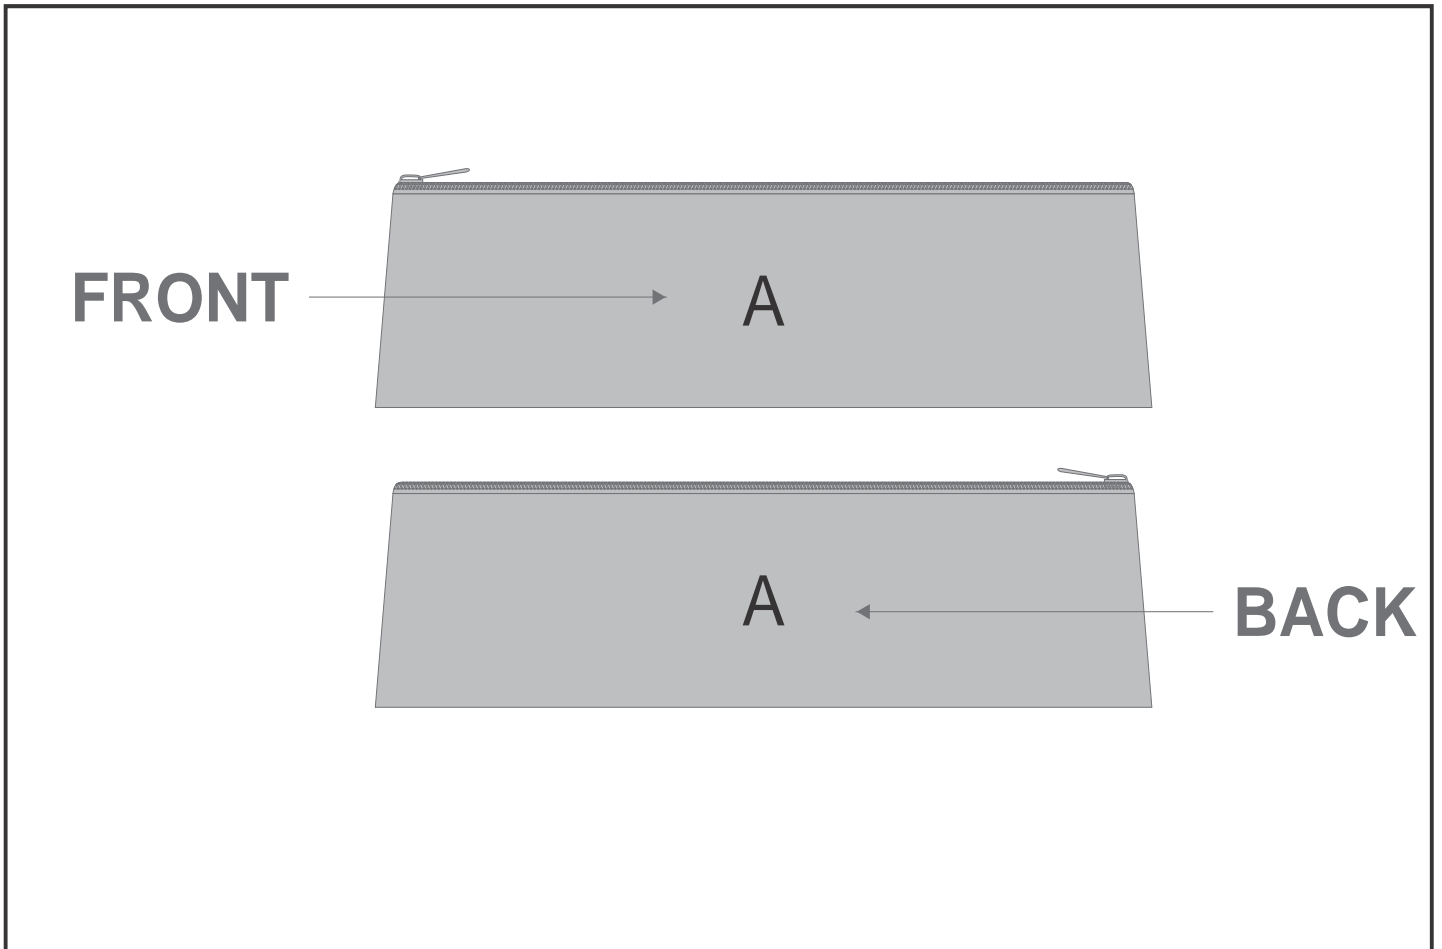

# SC-HP-3-G

Hoppla Scrawl Pencil Case

## Need to know:

- Includes 1-Position Sublimation (setup fees apply)
- Please Note: We cannot guarantee 100% logo Alignment on all Brandable Panels.

## Branding Options:

Position	Branding Method (Branding Code)	No. of Colours	Dimension
A	Custom Sublimation A (CPSUB-A)	Full Colour	384mm wide x 587mm high